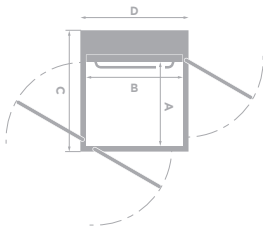

Sizes

MODEL	CARRIER SIZE (AxB)	EXTERIOR DIMENSIONS (CxxD)	RATED LOAD	WHEELCHAIR
1	900 x 1040 mm	1300 x 1160 mm	250 kg / 2 persons	-
2	900 x 1280 mm	1300 x 1400 mm	410 kg / 5 persons	Lone user or type A*
3	900 x 1480 mm	1300 x 1600 mm	410, 500 kg / 5, 6 pers.	A or B with attendant*
4	1000 x 1280 mm	1400 x 1400 mm	410 kg / 5 persons	Lone user or type A*
5	1000 x 1480 mm	1400 x 1600 mm	410, 500 kg / 5, 6 pers.	A or B with attendant*
6	1100 x 1480 mm	1500 x 1600 mm	410, 500 kg / 5, 6 pers.	A or B with attendant, adjacent entry*
7	1000 x 1980 mm	1400 x 2100 mm	500 kg / 6 persons	A or B with attendant*
8	1100 x 1580 mm	1500 x 1700 mm	500 kg / 6 persons	A or B with attendant, adjacent entry*

* National guidelines may apply. Wheelchair Type A and B according to EN 12183/EN 12184.

Lift color

Can be painted in any RAL color from the RAL K7 classic chart (Except for pearl and fluorescent colours)

Glass

2 different glass types to choose from.

STANDARD
Clear glass

OPTIONAL
Tinted glass

Floor

8 different floorings.

Installation environment:

Indoor

Type of lift

Platform lift intended for installation in public and commercial environments.

Drive system

Patented screw-and-nut system

Motor

2.2 kW motor

Rated speed

Max 0,15 m/s inside Europe
Max 0,25 m/s outside Europe

Technical compliance

European Machine directive 2006/42/EC
European standard EN 81-41

Emergency lowering

Battery-powered.

Travel height

500 - 13 000 mm

Top height

Min. 2 240

Number of floors

2 to 6 floors

Installation

Recessed installation 50 mm below floor
Installed directly on the floor with 50 mm ramp

Operation

Hold to run - press and hold
For installations outside Europe - One touch operation (press one time)

Power supply

230 V 1-phase
400 V 3-phase

Warranty

Aritco PublicLift Access comes with a 5-year product warranty and a 10-year drive technology warranty.

Alternative model

Aritco PublicLift Access GOODS version is a version of the Aritco PublicLift Access lift that is intended for both persons and goods.
Aritco PublicLift Access OUTDOOR version is designed for outdoor use. All outdoor lifts are delivered with corrosion class C5 guides to avoid corrosion.
For more information please visit aritco.com